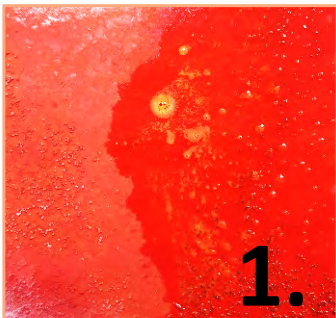

Stain Cleaning Demonstration

Interior of a Stained White Seed Treatment Package Drum

1.

STEP 1.
TURBO CLEANSE
was sprayed and allowed to soak for 20 seconds.