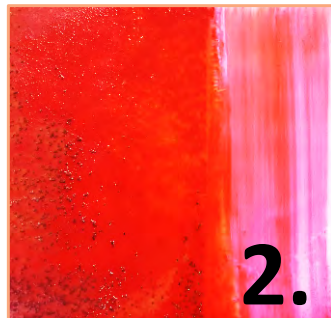

TURBO CLEANSE™

SURFACE CLEANER & STAIN FIGHTER

POST-SEED TREATING SURFACE CLEANER & STAIN LIFTER

TURBO CLEANSE™ works by loosening the bond of persistent color pigments from stained surfaces so that the color residue can be rinsed or wiped away.

Package Sizes:

- 2 x 2.5 gallon jugs
 - 5 x 1 quart spray bottles
 - 1 gallon jug with 1 quart spray bottle
 - 15 gallon & 30 gallon drums with pour spigot
- Large volume users purchase drums to refill pump-up sprayers for use at multiple operational locations.

Stain Cleaning Demonstration

Interior of a Stained White Seed Treatment Package Drum

1.

STEP 1.
TURBO CLEANSE
was sprayed and allowed to soak for 20 seconds.

2.

STEP 2.
Wiped and rinsed dissolved residue.

3.